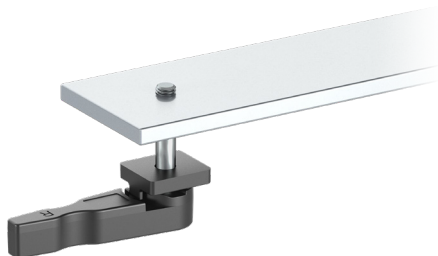

STAFFA ECO

SPECIFICATIONS

TYPE	Adjustable armrest attachment kit
SEAT ARMBAR	<ul style="list-style-type: none"> — With armbar (BIFMA) — With ECO armbar (EN1335)
CONNECTION INTERFACE	Type-B armrest interface
RELATED ARMREST	<ul style="list-style-type: none"> — BeO Fixed aluminium (4500561 / 4500555) — BeO 4D 12°aluminium (4502521 / 4500521) — BeO 4D Straight aluminium (4500501) — BeO Fixed nylon (4500552) — BeO 2D nylon (4502700 / 4500700) — BeO 4D 12° nylon (4502531 / 4500531) — BeO 4D Straight nylon (4500511)
RELATED SEAT	<ul style="list-style-type: none"> — Trasla 2 (4515193) — Trasla 2 Cable (4515192 / 4515190) — Dash (4515147 / 4515144)

PRODUCT CODES

.....
ADJ. ATTACHMENT KIT WITH ARMBAR (BIFMA)

- FOR BeO ALUMINIUM	4500117
- FOR BeO NYLON	4500169

ADJ. ATTACHMENT KIT WITH ECO ARMBAR (EN1335)

- FOR BeO ALUMINIUM & NYLON	4500167
-----------------------------	---------

SPECIFICATIONS	
TYPE	Fixed armrest attachment kit
SEAT ARMBAR	W/O armbar (EN1335)
CONNECTION INTERFACE	Type-B armrest interface
RELATED ARMREST	<ul style="list-style-type: none"> — BeO Fixed aluminium (4500561 / 4500555) — BeO Fixed nylon (4500552) — BeO 2D nylon (4502700 / 4500700) — BeO 4D 12° aluminium (4502521 / 4500521) — BeO 4D 12° nylon (4502531 / 4500531) — BeO 4D Straight aluminium (4500501) — BeO 4D Straight nylon (4500511)
RELATED SEAT	<ul style="list-style-type: none"> — Trasla 2 (4515196) — Trasla 2 Cable (4515198 / 4515197)

PRODUCT CODES

.....

FIXED ATTACHMENT KIT 4501700

SPECIFICATIONS	
TYPE	Adjustable armrest attachment kit
SEAT ARMBAR	With armbar (BIFMA)
CONNECTION INTERFACE	Type-N armrest interface
RELATED ARMREST	<ul style="list-style-type: none"> — BeO 4D 12° nylon (4500580) — Nedo 2D (4500900 / 4500901 / 4500902) — Nedo 3D (4500920 / 4500921 / 4500922) — Nedo 4D (4500940 / 4500941 / 4500942)
RELATED SEAT	<ul style="list-style-type: none"> — Trasla 2 (4515195) — Trasla 2 Cable (4515194 / 4515191)