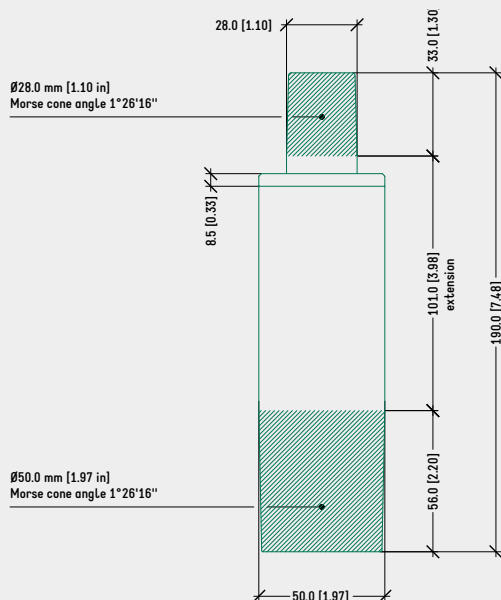

SPECIFICATIONS	
TYPE	Swivel column
BASE CONNECTION DIAMETER	50 mm [1.97 in]
TAPER HEIGHT ∅ 50 mm	– 45,0 mm [1.71 in] – 56,0 mm [2.20 in] – 60,0 mm [2.36 in] – 75,0 mm [2.95 in]
MECHANISM CONN. DIAMETER	28,0 mm [1.10 in]
EXTENSION	– 17,0 mm [0.67 in] – 25,0 mm [0.98 in] – 50,0 mm [1.97 in] – 72,0 mm [2.83 in] – 101,0 mm [3.98 in]
HOUSING SURFACE FINISH	– Chrome – Black

SUPERLEGGERO
SWIVEL SUPPORT
(W/O HEIGHT ADJ.)
CODE: 1050610

SPIDER
SWIVEL SUPPORT
(W/O HEIGHT ADJ.)
CODE: 1050540

ARMONICO COLLECTION
(W/O HEIGHT ADJ.)

TECHNICAL DRAWING

SWIVEL COLUMN EXT. 50 / 72 mm

SURFACE COLOURS / FINISHES

SPIDER
SWIVEL SUPPORT
[W/O HEIGHT ADJ.]
CODE: 1050540

ARMONICO COLLECTION
[W/O HEIGHT ADJ.]

TECHNICAL DRAWING

SWIVEL COLUMN EXT. 101 mm

SURFACE COLOURS / FINISHES

CHROME STEEL COLUMN

BLACK PAINTED COLUMN

RELATED PRODUCTS