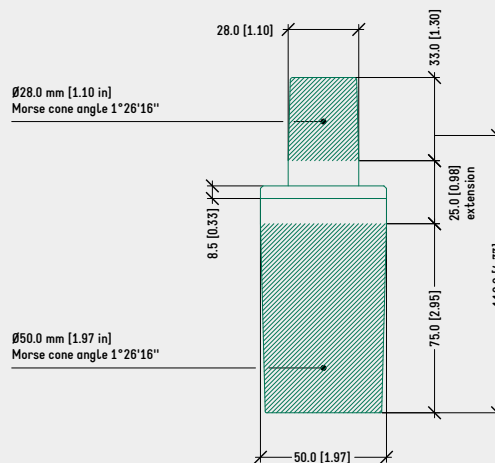

SPECIFICATIONS	
TYPE	Swivel column
BASE CONNECTION DIAMETER	50 mm [1.97 in]
TAPER HEIGHT ∅ 50 mm	– 45,0 mm [1.71 in] – 56,0 mm [2.20 in] – 60,0 mm [2.36 in] – 75,0 mm [2.95 in]
MECHANISM CONN. DIAMETER	28,0 mm [1.10 in]
EXTENSION	– 17,0 mm [0.67 in] – 25,0 mm [0.98 in] – 50,0 mm [1.97 in] – 72,0 mm [2.83 in] – 101,0 mm [3.98 in]
HOUSING SURFACE FINISH	– Chrome – Black

PRODUCT CODES

.....

SWIVEL COLUMN ∅ 50 mm

17 mm EXTENSION	
- BLACK	4501585
- CHROME	4501586
25 mm EXTENSION	
- BLACK	4501587
- CHROME	4501588
50 mm EXTENSION	
- BLACK	4501589
- CHROME	4501590
72 mm EXTENSION	
- BLACK	4501591
- CHROME	4501592
101 mm EXTENSION	
- BLACK	4501593
- CHROME	4501594

TECHNICAL DRAWING

SWIVEL COLUMN EXT. 17 / 25 mm

SURFACE COLOURS / FINISHES

CHROME STEEL COLUMN

BLACK PAINTED COLUMN

RELATED PRODUCTS

SUPERLEGGERA – LOW
4 STAR BASE
MORSE CONE Ø 50 mm
CODE: 5010465

TREVI XL
4 STAR BASE
MORSE CONE Ø 50 mm
CODE: 5010830

SUPERLEGGERO
SWIVEL SUPPORT
(W/O HEIGHT ADJ.)
CODE: 1050610

SPIDER
SWIVEL SUPPORT
(W/O HEIGHT ADJ.)
CODE: 1050540

ARMONICO COLLECTION
(W/O HEIGHT ADJ.)

TECHNICAL DRAWING

SWIVEL COLUMN EXT. 50 / 72 mm

SURFACE COLOURS / FINISHES