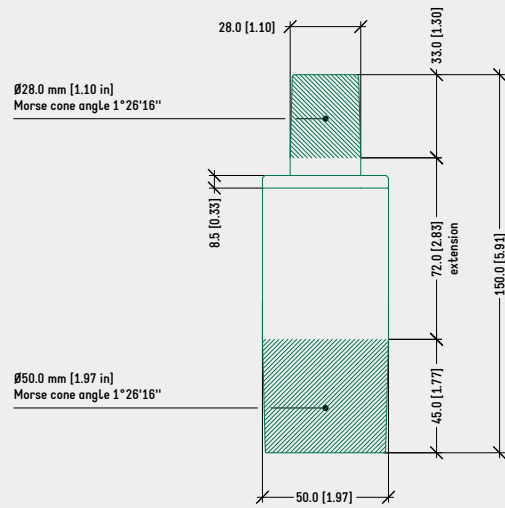

SPECIFICATIONS	
TYPE	Swivel column
BASE CONNECTION DIAMETER	50 mm [1.97 in]
TAPER HEIGHT ∅ 50 mm	– 45,0 mm [1.71 in] – 56,0 mm [2.20 in] – 60,0 mm [2.36 in] – 75,0 mm [2.95 in]
MECHANISM CONN. DIAMETER	28,0 mm [1.10 in]
EXTENSION	– 17,0 mm [0.67 in] – 25,0 mm [0.98 in] – 50,0 mm [1.97 in] – 72,0 mm [2.83 in] – 101,0 mm [3.98 in]
HOUSING SURFACE FINISH	– Chrome – Black

SUPERLEGGERO
SWIVEL SUPPORT
(W/O HEIGHT ADJ.)
CODE: 1050610

SPIDER
SWIVEL SUPPORT
(W/O HEIGHT ADJ.)
CODE: 1050540

ARMONICO COLLECTION
(W/O HEIGHT ADJ.)

TECHNICAL DRAWING

SWIVEL COLUMN EXT. 50 / 72 mm

SURFACE COLOURS / FINISHES