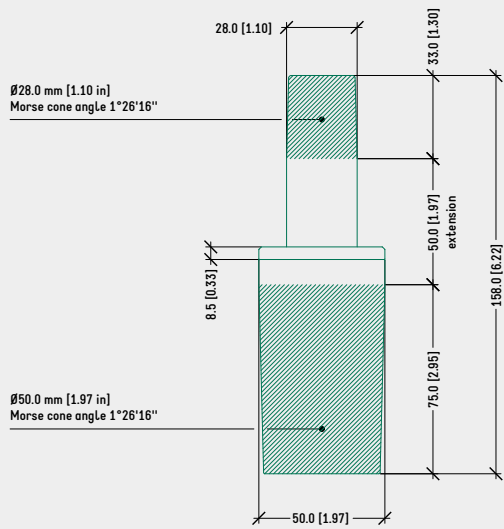

SPECIFICATIONS	
TYPE	Swivel column
BASE CONNECTION DIAMETER	50 mm [1.97 in]
TAPER HEIGHT ∅ 50 mm	– 45,0 mm [1.71 in] – 56,0 mm [2.20 in] – 60,0 mm [2.36 in] – 75,0 mm [2.95 in]
MECHANISM CONN. DIAMETER	28,0 mm [1.10 in]
EXTENSION	– 17,0 mm [0.67 in] – 25,0 mm [0.98 in] – 50,0 mm [1.97 in] – 72,0 mm [2.83 in] – 101,0 mm [3.98 in]
HOUSING SURFACE FINISH	– Chrome – Black

PRODUCT CODES

.....

SWIVEL COLUMN ∅ 50 mm

17 mm EXTENSION	
- BLACK	4501585
- CHROME	4501586
25 mm EXTENSION	
- BLACK	4501587
- CHROME	4501588
50 mm EXTENSION	
- BLACK	4501589
- CHROME	4501590
72 mm EXTENSION	
- BLACK	4501591
- CHROME	4501592
101 mm EXTENSION	
- BLACK	4501593
- CHROME	4501594

TECHNICAL DRAWING

SWIVEL COLUMN EXT. 17 / 25 mm

SURFACE COLOURS / FINISHES

CHROME STEEL COLUMN

BLACK PAINTED COLUMN

RELATED PRODUCTS

SUPERLEGGERA – LOW
4 STAR BASE
MORSE CONE Ø 50 mm
CODE: 5010465

TREVI XL
4 STAR BASE
MORSE CONE Ø 50 mm
CODE: 5010830

SUPERLEGGERO
SWIVEL SUPPORT
(W/O HEIGHT ADJ.)
CODE: 1050610

SPIDER
SWIVEL SUPPORT
(W/O HEIGHT ADJ.)
CODE: 1050540

ARMONICO COLLECTION
(W/O HEIGHT ADJ.)

TECHNICAL DRAWING

SWIVEL COLUMN EXT. 50 / 72 mm

SURFACE COLOURS / FINISHES