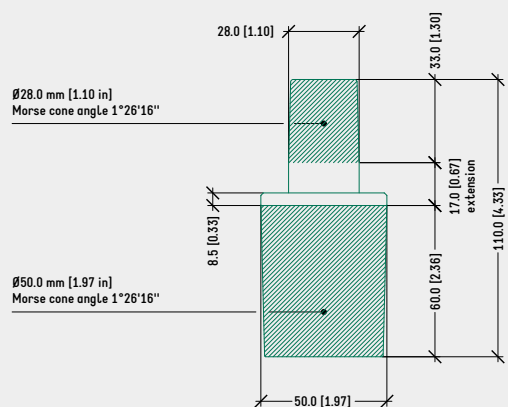

SPECIFICATIONS	
TYPE	Swivel column
BASE CONNECTION DIAMETER	50 mm [1.97 in]
TAPER HEIGHT ∅ 50 mm	– 45,0 mm [1.71 in] – 56,0 mm [2.20 in] – 60,0 mm [2.36 in] – 75,0 mm [2.95 in]
MECHANISM CONN. DIAMETER	28,0 mm [1.10 in]
EXTENSION	– 17,0 mm [0.67 in] – 25,0 mm [0.98 in] – 50,0 mm [1.97 in] – 72,0 mm [2.83 in] – 101,0 mm [3.98 in]
HOUSING SURFACE FINISH	– Chrome – Black

PRODUCT CODES

.....

SWIVEL COLUMN ∅ 50 mm

17 mm EXTENSION	
- BLACK	4501585
- CHROME	4501586
25 mm EXTENSION	
- BLACK	4501587
- CHROME	4501588
50 mm EXTENSION	
- BLACK	4501589
- CHROME	4501590
72 mm EXTENSION	
- BLACK	4501591
- CHROME	4501592
101 mm EXTENSION	
- BLACK	4501593
- CHROME	4501594

TECHNICAL DRAWING

SWIVEL COLUMN EXT. 17 / 25 mm

SURFACE COLOURS / FINISHES

CHROME STEEL COLUMN

BLACK PAINTED COLUMN

RELATED PRODUCTS

SUPERLEGGERA – LOW
4 STAR BASE
MORSE CONE Ø 50 mm
CODE: 5010465

TREVI XL
4 STAR BASE
MORSE CONE Ø 50 mm
CODE: 5010830