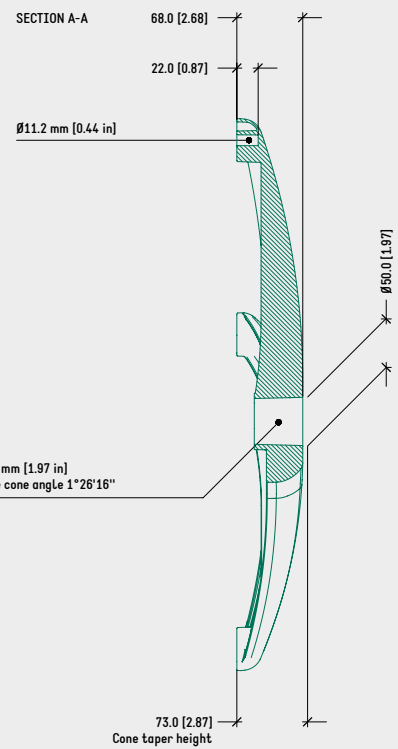

Ø 700 mm [27.56 IN]  
VERSION AVAILABLE

#### SPECIFICATIONS

TYPE	5 star base
MATERIAL	Aluminium
EXTERNAL DIAMETER	625,0 mm [24.61 in]
GLIDES / CASTERS DIAMETER	580,0 mm [22.83 in]
MORSE CONE DIAMETER	50,0 mm [1.97 in]
CONE TAPER HEIGHT	73,0 mm [2.87 in]
SURFACE COLOURS / FINISHES	— Polished — Black painted — Sandblasted
WEIGHT	1,71 Kg [3,77 lb]
ITEMS PER BOX	102
BOXES PER PALLET (MOQ)	2 boxes (204 items)
PALLET SIZE (LxWxH)	150 x 104 x 220 cm [59.1 x 40.9 x 86.6 in]

#### PRODUCT CODES

.....	
<u>K600</u>	
POLISHED	5010543
BLACK PAINTED	5010542
SANDBLASTED	5010549

TECHNICAL DRAWING

K600

NOTES

- Cone taper height: measured from ground (w/o casters or glides) to Morse cone taper  $\varnothing$  50 mm [1.97 in].
- Minimum recommended distance between gas cylinder and ground for aluminium bases: 15~20 mm [0.59 ~ 0.79 in].

#### SPECIFICATIONS

TYPE	5 star base
MATERIAL	Aluminium
EXTERNAL DIAMETER	720,0 mm [28.35 in]
GLIDES / CASTERS DIAMETER	675,0 mm [26.57 in]
MORSE CONE DIAMETER	50,0 mm [1.97 in]
CONE TAPER HEIGHT	73,0 mm [2.87 in]
SURFACE COLOURS / FINISHES	— Polished — Black painted — Sandblasted
WEIGHT	2,19 Kg [4,84 lb]
ITEMS PER BOX	96
BOXES PER PALLET (MOQ)	2 boxes (192 items)
PALLET SIZE (LxWxH)	160 x 115 x 220 cm [63.0 x 45.3 x 86.6 in]