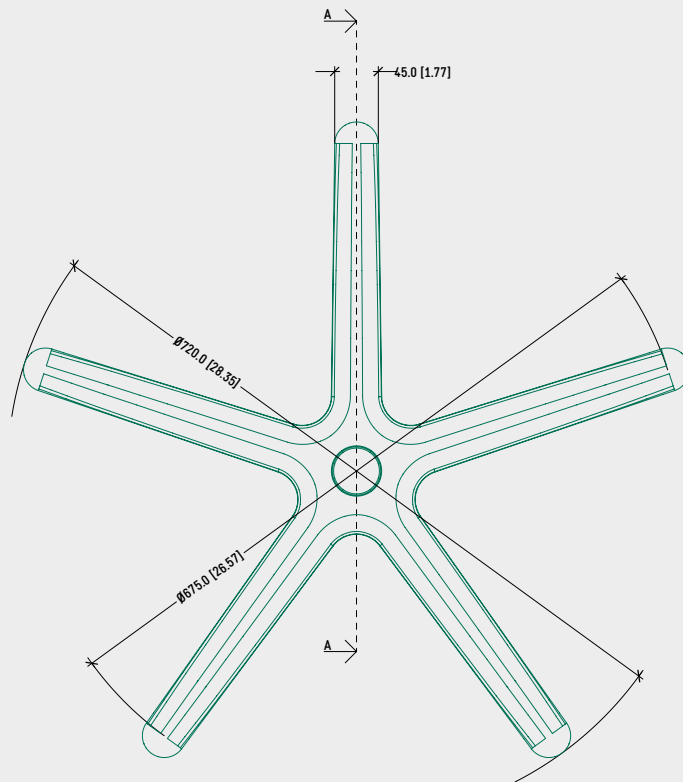

#### SPECIFICATIONS

TYPE	5 star base
MATERIAL	Aluminium
EXTERNAL DIAMETER	625,0 mm [24.61 in]
GLIDES / CASTERS DIAMETER	580,0 mm [22.83 in]
MORSE CONE DIAMETER	50,0 mm [1.97 in]
CONE TAPER HEIGHT	73,0 mm [2.87 in]
SURFACE COLOURS / FINISHES	— Polished — Black painted — Sandblasted
WEIGHT	1,71 Kg [3,77 lb]
ITEMS PER BOX	102
BOXES PER PALLET (MOQ)	2 boxes (204 items)
PALLET SIZE (LxWxH)	150 x 104 x 220 cm [59.1 x 40.9 x 86.6 in]

#### PRODUCT CODES

.....	
<u>K600</u>	
POLISHED	5010543
BLACK PAINTED	5010542
SANDBLASTED	5010549

TECHNICAL DRAWING

K600

NOTES

- Cone taper height: measured from ground (w/o casters or glides) to Morse cone taper  $\varnothing$  50 mm [1.97 in].
- Minimum recommended distance between gas cylinder and ground for aluminium bases: 15~20 mm [0.59 ~ 0.79 in].

#### SPECIFICATIONS

TYPE	5 star base
MATERIAL	Aluminium
EXTERNAL DIAMETER	720,0 mm [28.35 in]
GLIDES / CASTERS DIAMETER	675,0 mm [26.57 in]
MORSE CONE DIAMETER	50,0 mm [1.97 in]
CONE TAPER HEIGHT	73,0 mm [2.87 in]
SURFACE COLOURS / FINISHES	— Polished — Black painted — Sandblasted
WEIGHT	2,19 Kg [4,84 lb]
ITEMS PER BOX	96
BOXES PER PALLET (MOQ)	2 boxes (192 items)
PALLET SIZE (LxWxH)	160 x 115 x 220 cm [63.0 x 45.3 x 86.6 in]

## NOTES

- Cone taper height: measured from ground (w/o casters or glides) to Morse cone taper  $\varnothing$  50 mm [1.97 in].
- Minimum recommended distance between gas cylinder and ground for aluminium bases: 15~20 mm [0.59 ~ 0.79 in].