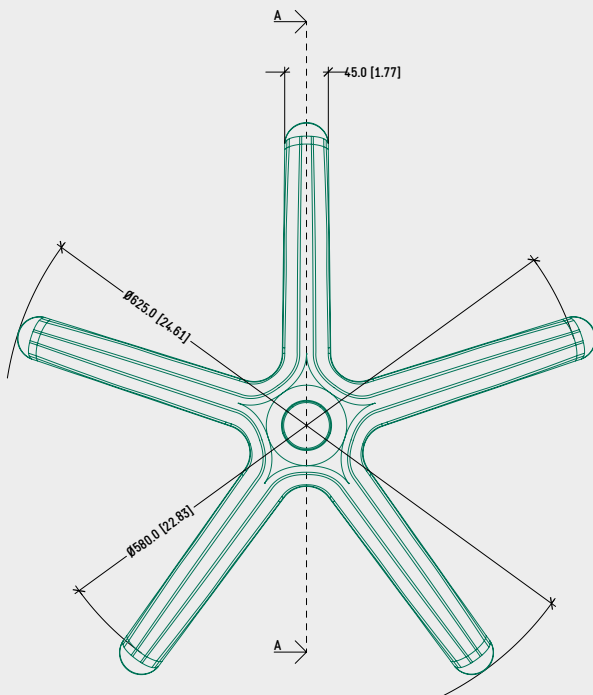

Ø 700 mm [27.56 IN]  
VERSION AVAILABLE

#### SPECIFICATIONS

TYPE	5 star base
MATERIAL	Aluminium
EXTERNAL DIAMETER	625,0 mm [24.61 in]
GLIDES / CASTERS DIAMETER	580,0 mm [22.83 in]
MORSE CONE DIAMETER	50,0 mm [1.97 in]
CONE TAPER HEIGHT	73,0 mm [2.87 in]
SURFACE COLOURS / FINISHES	— Polished — Black painted — Sandblasted
WEIGHT	1,71 Kg [3,77 lb]
ITEMS PER BOX	102
BOXES PER PALLET (MOQ)	2 boxes (204 items)
PALLET SIZE (LxWxH)	150 x 104 x 220 cm [59.1 x 40.9 x 86.6 in]

#### PRODUCT CODES

.....	
<u>K600</u>	
POLISHED	5010543
BLACK PAINTED	5010542
SANDBLASTED	5010549

TECHNICAL DRAWING

K600

NOTES

- Cone taper height: measured from ground (w/o casters or glides) to Morse cone taper  $\varnothing$  50 mm [1.97 in].
- Minimum recommended distance between gas cylinder and ground for aluminium bases: 15~20 mm [0.59 ~ 0.79 in].

#### SPECIFICATIONS

TYPE	5 star base
MATERIAL	Aluminium
EXTERNAL DIAMETER	720,0 mm [28.35 in]
GLIDES / CASTERS DIAMETER	675,0 mm [26.57 in]
MORSE CONE DIAMETER	50,0 mm [1.97 in]
CONE TAPER HEIGHT	73,0 mm [2.87 in]
SURFACE COLOURS / FINISHES	— Polished — Black painted — Sandblasted
WEIGHT	2,19 Kg [4,84 lb]
ITEMS PER BOX	96
BOXES PER PALLET (MOQ)	2 boxes (192 items)
PALLET SIZE (LxWxH)	160 x 115 x 220 cm [63.0 x 45.3 x 86.6 in]