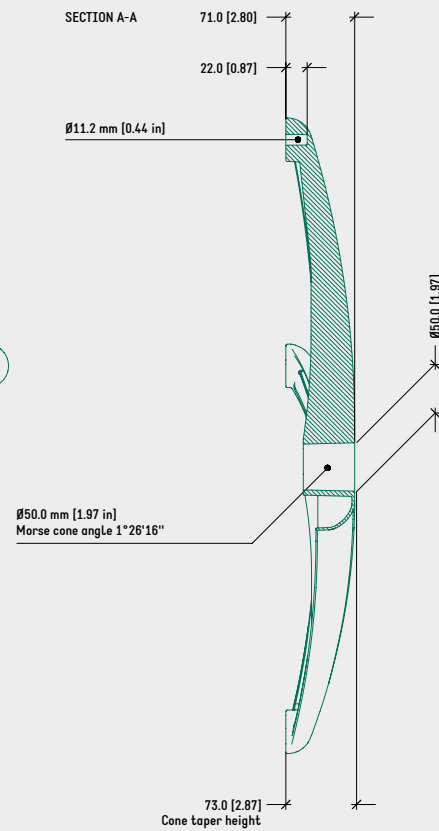

TECHNICAL DRAWING

K720

NOTES

- Cone taper height: measured from ground (w/o casters or glides) to Morse cone taper $\varnothing$ 50 mm [1.97 in].
- Minimum recommended distance between gas cylinder and ground for aluminium bases: 15~20 mm [0.59 ~ 0.79 in].

SURFACE COLOURS / FINISHES

RELATED PRODUCTS