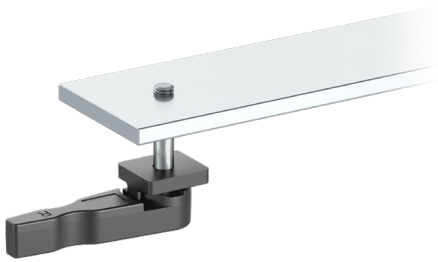

SPECIFICATIONS

TYPE	Adjustable armrest fixing kit
SEAT ARMBAR	With armbar (BIFMA)
CONNECTION INTERFACE	Type-N armrest interface
RELATED ARMREST	— BeO 4D 12° nylon (4500580) — Nedo 2D (4500900 / 4500901 / 4500902) — Nedo 3D (4500920 / 4500921 / 4500922) — Nedo 4D (4500940 / 4500941 / 4500942)
RELATED SEAT	— Trasla 2 (4515195) — Trasla 2 Cable (4515194 / 4515191)

PRODUCT CODES

.....

FIXING KIT 4501112

SPECIFICATIONS

TYPE	Adjustable armrest fixing kit
SEAT ARMBAR	W/O armbar (BIFMA)
CONNECTION INTERFACE	Type-N armrest interface
RELATED ARMREST	— BeO 4D 12° nylon (4500580) — Nedo 2D (4500900 / 4500901 / 4500902) — Nedo 3D (4500920 / 4500921 / 4500922) — Nedo 4D (4500940 / 4500941 / 4500942)
RELATED SEAT	— Trasla 3 (4515241) — Trasla 4 (4515217) — Friendly 3 (1063205) — Friendly 3 Plus (1063205) — Epsilon Integrated seat (1065002) *

PRODUCT CODES

.....

FIXING KIT

- FOR BeO 4D 12° 4501111
- FOR NEDO 4501720

EPSILON INTEGRATED SEAT FIXING KIT *

- FOR BeO 4D 12° On request
- FOR NEDO 4501111