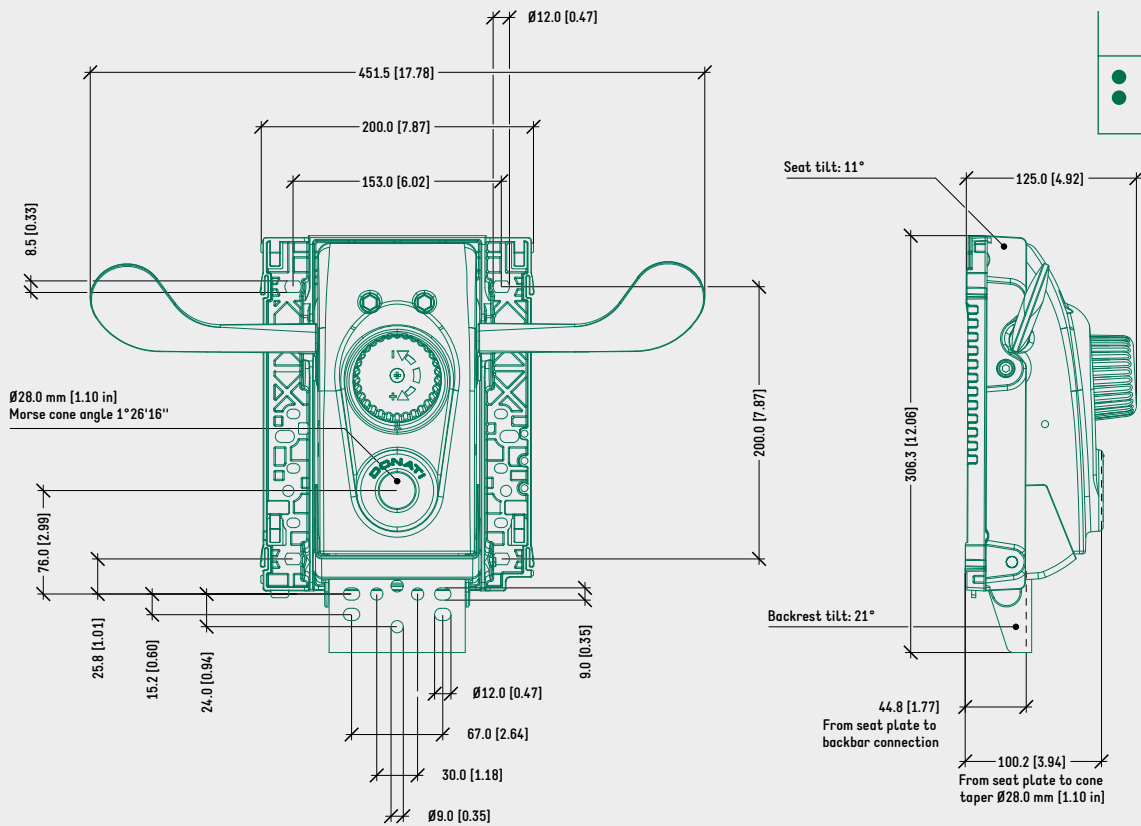

SPECIFICATIONS

TYPE	Synchro tilt mechanism
TILT ANGLE	21° backrest / 11° seat
BACKREST TILT LOCK	5 positions, by lever
HEIGHT ADJUSTMENT	By lever
COMFORT	Lower tension adjustment knob
SEAT CONNECTION	Donati universal seat plate
BACK BAR CONNECTION	Donati standard (width 90,0 mm [3.54 in])
MORSE CONE DIAMETER	28,0 mm [1.10 in]
MECHANISM SURFACE FINISH	Black painted
LEVER FINISH	Black
ITEMS PER BOX	44
BOXES PER PALLET (MOQ)	4 boxes (176 items)
PALLET SIZE (LxWxH)	80 x 120 x 210 cm [31.5 x 47.2 x 82.7 in]

PRODUCT CODES

.....		
<u>EPRON</u>		
SYNCHRON		1060604

TECHNICAL DRAWING

EPRON SYNCHRON

SURFACE COLOURS / FINISHES

BLACK PAINTED ALUMINIUM HOUSING

BLACK PLASTIC LEVERS, SEAT PLATE, COVERS

RELATED PRODUCTS

DONATI QUICK CONNECTION SLIDING SEAT FAMILY

DONATI BOLT-ON SLIDING OR FIXED SEAT FAMILY

BOLT-ON SEATS 153x200 mm [6.0x7.9 in] CONNECTION

DONATI QUICK CONNECTION SLIDING ADAPTER PLATE CODE: 4515220

DONATI QUICK CONNECTION SLIDING ADAPTER MODULA 1 CODE: 4515270